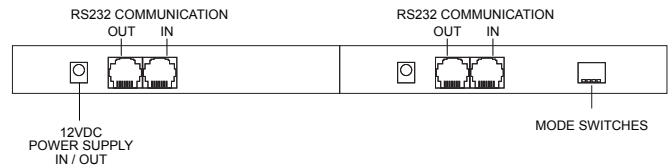

Epic Sky Technology

A Division of Impact Lighting, Inc.

2101 West Central Blvd. Orlando, Florida 32805 USA • Phone: 1.800.507.5714 • Email: sales@epicskytech.com

www.epicskytech.com