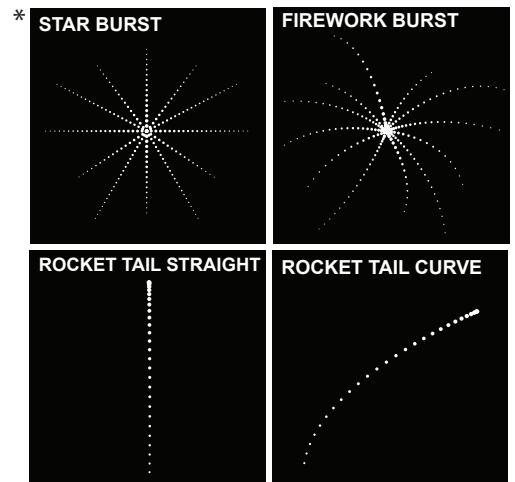

Epic Sky Technology

A Division of Impact Lighting, Inc.

2101 West Central Blvd. Orlando, Florida 32805 USA • Phone: 1.800.507.5714 • Email: sales@epicskytech.com

www.epicskytech.com