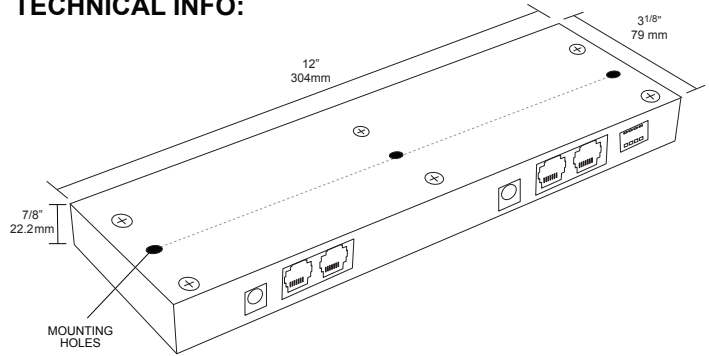

TECHNICAL INFO: