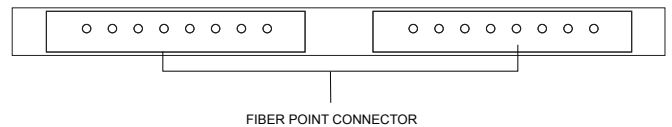

KEY FEATURES:

- 12 VDC Power Supply
- 256 Fiber Stars w/ 8ft. long fibers.
- Multiple Color Programs
- RS232 Serial Controllable
- Optional IR Control (*Sold Separately*)
- Remote Momentary Switch Ready (*Switch Sold Separately*)
- Stand Alone Mode – Dip Switch Program
- RJ45 Connections
- Optional WiFi w/ Phone/Tablet App. Control
- Includes 8ft. Fiber Optics

BENEFITS:

- Digital Electronics
- Compact Design
- Quiet Operation (*no fan*)
- No Moving Parts!
- Long Life LED's
- Low Wattage

ORDERING

MODEL

TL-CLB-FWK

RGB Star Kit
100 8ft. Rocket Tail Effect Fibers
256 8ft. Flare Effect Fibers
Multiple Color Programs
12 Volt Power Supply
3 Drill Bits (*Dremel® recommended*)
Fiber Glue

ACCESSORIES

- WiFi Interface
- IR Receiver
- Remote Momentary Switch

Epic Sky's **TWILIGHT CELEBRATION FIREWORKS KIT** Includes a combination of Epic Sky's innovative technology and imagination to combine **sensational lighting effects all in one kit**. Make every day the fourth of July with this perfect merger of a **multi-color firework burst**, and a **shimmering iridescent rocket tail**.

TECHNICAL INFO:

FRONT

BACK

Epic Sky Technology

A Division of Impact Lighting, Inc.

2101 West Central Blvd. Orlando, Florida 32805 USA • Phone: 1.800.507.5714 • Email: sales@epicskytech.com

www.epicskytech.com